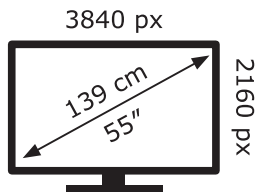

**ENERG** ⚡

**LG Electronics**

OLED55A23LA

**72** kWh/1000h

ABCDEF**G**

**138** kWh/1000h

2019/2013