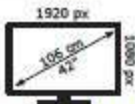

# ENERGY

TOSHIBA

42L2163DG

**40** kWh/1000h

ABCDEF**G**

**60** kWh/1000h

50824144