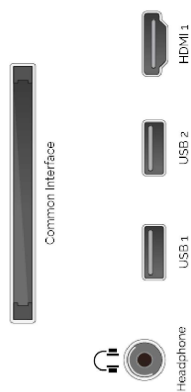

HDR10 & HLG (Hybrid Log Gamma) (Featured)

Bringing you more ways to access HDR content, our TVs not only support the standard HDR video format, HDR10, but also Hybrid Log Gamma or "HLG". This compatibility with HLG future-proofs our models, so that one day you will be able to watch HDR over the air broadcasts.

Google Assistant

Use your voice to search for shows, control your TV, plan your day, and more. Just ask Google.

Chromecast built in

Stream the entertainment you love from your phone, tablet or laptop to your TV.

Google Play Movies & TV (Featured)

Buy or rent the newest movies and shows way before they hit DVD — plus all your old favorites, too. Whether you're on Android or iOS, watch them on your TV, phone or tablet — even when you're offline.

SIDE

BACK