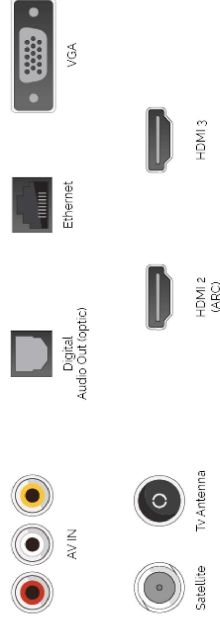

42kWh/1000

HDR10 & HLG (Hybrid Log Gamma) (Featured)

Bringing you more ways to access HDR content, our TVs not only support the standard HDR video format, HDR10, but also Hybrid Log Gamma or "HLG". This compatibility with HLG future-proofs our models, so that one day you will be able to watch HDR over the air broadcasts.

SIDE

BACK

MAIN FEATURES

Smart TV	Yes
Processor Type	Quad Core
TV-DVD Combi	No
Total Picture Quality	1100

VIDEO

HDR	Yes
Dolby Vision HDR	No
MEMC	No
UHD Upscaler	No
Picture Modes	Dynamic, Game, Sports, Cinema, Natural, User

SMART TV FEATURES

Toshiba Smart Portal	No
HBB TV ver 1.5	Yes
Web Browser	No
Netflix	Yes
Prime Video	Yes
Netflix 4K	No
YouTube	Yes
YouTube 4K	No
Freeview Play	Internal
Internal WLAN	Yes
Bluetooth	Yes
FollowMe TV	No
Screen Mirroring (Miracast)	No
Smart Guide Application	Yes
Smart Remote Application	Yes
Amazon Works with Alexa	No