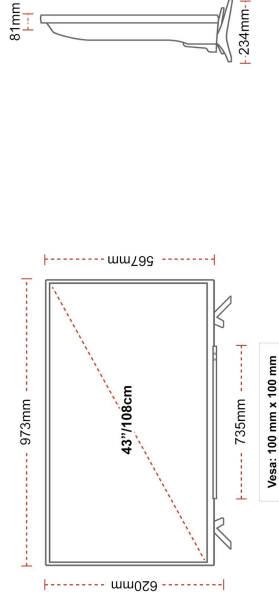

HDR10 & HLG (Hybrid Log Gamma) (Featured)

Bringing you more ways to access HDR content, our TVs not only support the standard HDR video format, HDR10, but also Hybrid Log Gamma or "HLG". This compatibility with HLG future-proofs our models, so that one day you will be able to watch HDR over the air broadcasts.

Google Assistant

Use your voice to search for shows, control your TV, plan your day, and more. Just ask Google.

Chromecast built in

Stream the entertainment you love from your phone, tablet or laptop to your TV.

Google Play Movies & TV (Featured)

Buy or rent the newest movies and shows way before they hit DVD — plus all your old favorites, too. Whether you're on Android or iOS, watch them on your TV, phone or tablet — even when you're offline.

SIDE

BACK