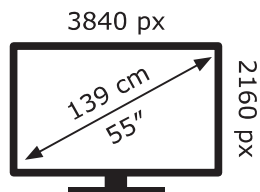

ENERG

LG Electronics

55UP81003LR

99 kWh/1000h

ABCDEF**G**

129 kWh/1000h

2019/2013