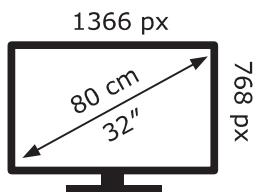

ENERG

Kruger&Matz

KM0232-S5

32 kWh/1000h

2019/2013