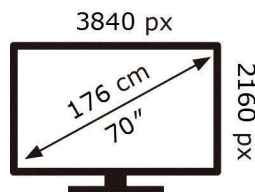

ENERG ⚡

SAMSUNG

UE70AU7172U

151 kWh/1000h

ABCDEF **G**

HDR

208 kWh/1000h

2019/2013