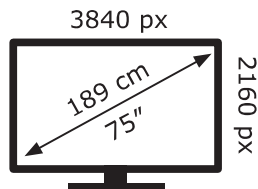

ENERG

LG Electronics

75UP80003LA

143 kWh/1000h

ABCDEF**G**

186 kWh/1000h

2019/2013