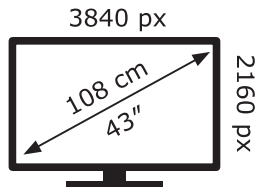

ENERG ⚡

LG Electronics

43NANO773PA

66 kWh/1000h

ABCDEF**G**

86 kWh/1000h

2019/2013