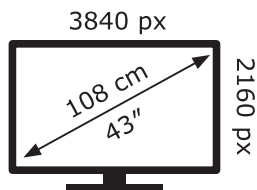

ENERG

LG Electronics

43UP76903LE

67 kWh/1000h

ABCDEF**G**

HDR

85 kWh/1000h

2019/2013