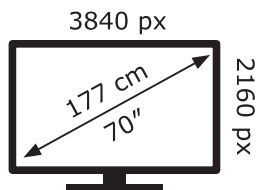

# ENERG

LG Electronics

70UP77003LB

**129** kWh/1000h

ABCDEF**G**

**HDR**

**169** kWh/1000h

2019/2013