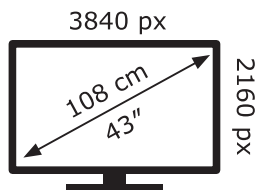

**ENERG** ⚡

**LG Electronics**

43UP75003LF

**67** kWh/1000h

ABCDEF**G**

**HDR**

**85** kWh/1000h

2019/2013