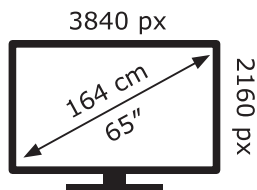

ENERG ⚡

LG Electronics

65UP75003LF

136 kWh/1000h

ABCDEF**G**

162 kWh/1000h

2019/2013