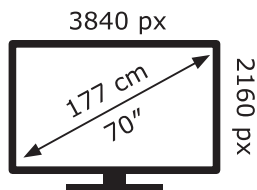

**ENERG** ⚡

**LG Electronics**

70UP81003LA

**127** kWh/1000h

ABCDEF**G**

**170** kWh/1000h

2019/2013