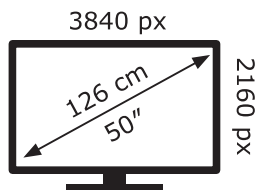

ENERG ⚡

LG Electronics

50UP78003LB

68 kWh/1000h

ABCDEF**G**

88 kWh/1000h

2019/2013