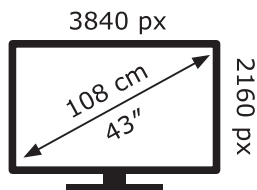

ENERG ⚡

LG Electronics

43NANO753PA

66 kWh/1000h

ABCDEF**G**

HDR

86 kWh/1000h

2019/2013