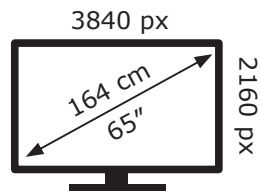

ENERGY

LG Electronics

65NANO863NA

123 kWh/1000h

ABCDEF**G**

163 kWh/1000h

2019/2013