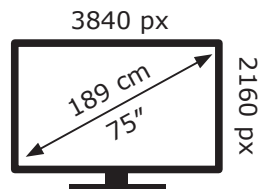

ENERGY

LG Electronics

75UN70703LD

170 kWh/1000h

ABCDEF**G**

186 kWh/1000h

2019/2013