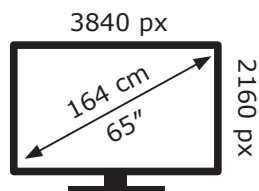

ENERG 

LG Electronics

65NANO793NE

135 kWh/1000h

ABCDEF**G**

156 kWh/1000h

2019/2013