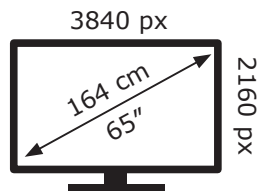

ENERG

LG Electronics

65UN73003LA

136 kWh/1000h

ABCDEF**G**

161 kWh/1000h

2019/2013