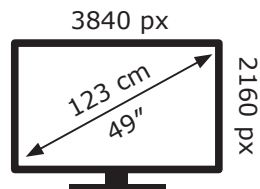

ENERGY

LG Electronics

49UN71003LB

63 kWh/1000h

ABCDEF**G**

91 kWh/1000h

2019/2013