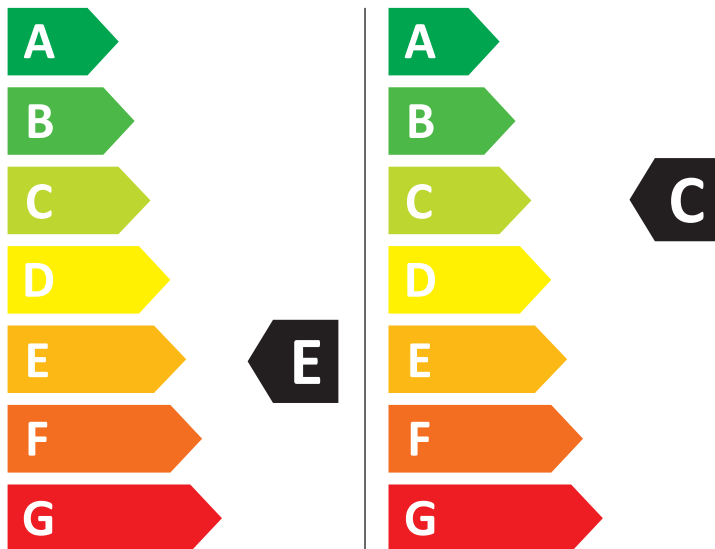

# ENERG

SAMSUNG

WD80T634DBE

326 kWh/100

63 kWh/100

5,0 kg

8,0 kg

80 L